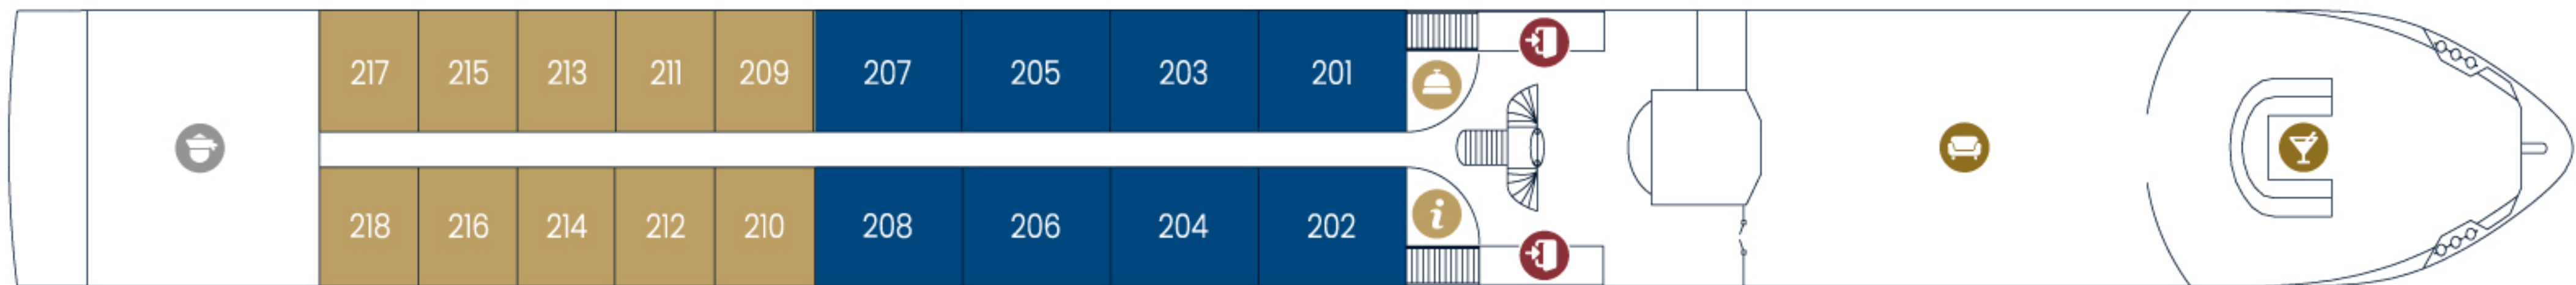

### Diamant Deck | Diamond Deck No. 200

### Smaragd Deck | Smaragd Deck No. 100

#### Legende

- |             |               |            |                            |
|-------------|---------------|------------|----------------------------|
| Eingang     | Restaurant    | Küche      | 2-Bett-Kabine <sup>1</sup> |
| Rezeption   | Bar           | Steuerhaus | 2-Bett-Kabine <sup>2</sup> |
| Travel Desk | Panoramasalon | Besatzung  | Suite                      |
| Bordshop    | WC            |            |                            |

#### Key

- |                |                |            |                           |
|----------------|----------------|------------|---------------------------|
| Entrance       | Restaurant     | Kitchen    | Double Cabin <sup>1</sup> |
| Reception Desk | Bar            | Wheelhouse | Double Cabin <sup>2</sup> |
| Travel Desk    | Panorama Salon | Crew       | Suite                     |
| Bordshop       | Restrooms      |            |                           |